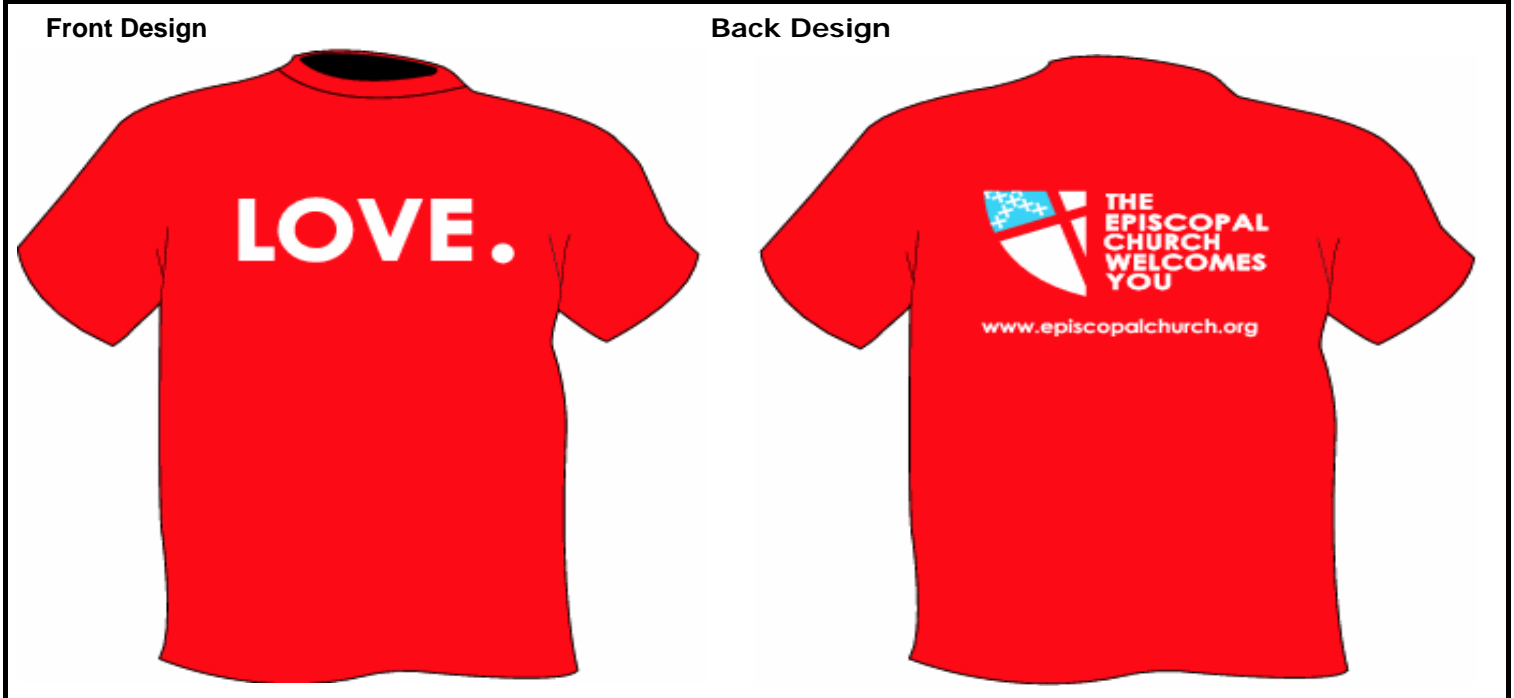

## 2006 Episcopal Pride T-Shirt Order Form

Description									
LOVE (period) - RED 100% COTTON SHORT SLEEVE T-SHIRT PRINTED WITH LOVE LOGO ON FRONT AND 3-COLOR EPISCOPAL LOGO AND COPY ON BACK	S	M	L	XL	XXL	XXXL	SELL	QTY.	TOTAL
							\$15.00		\$
	<b>Total (freight &amp; applicable sales tax included in t-shirt cost)</b>								