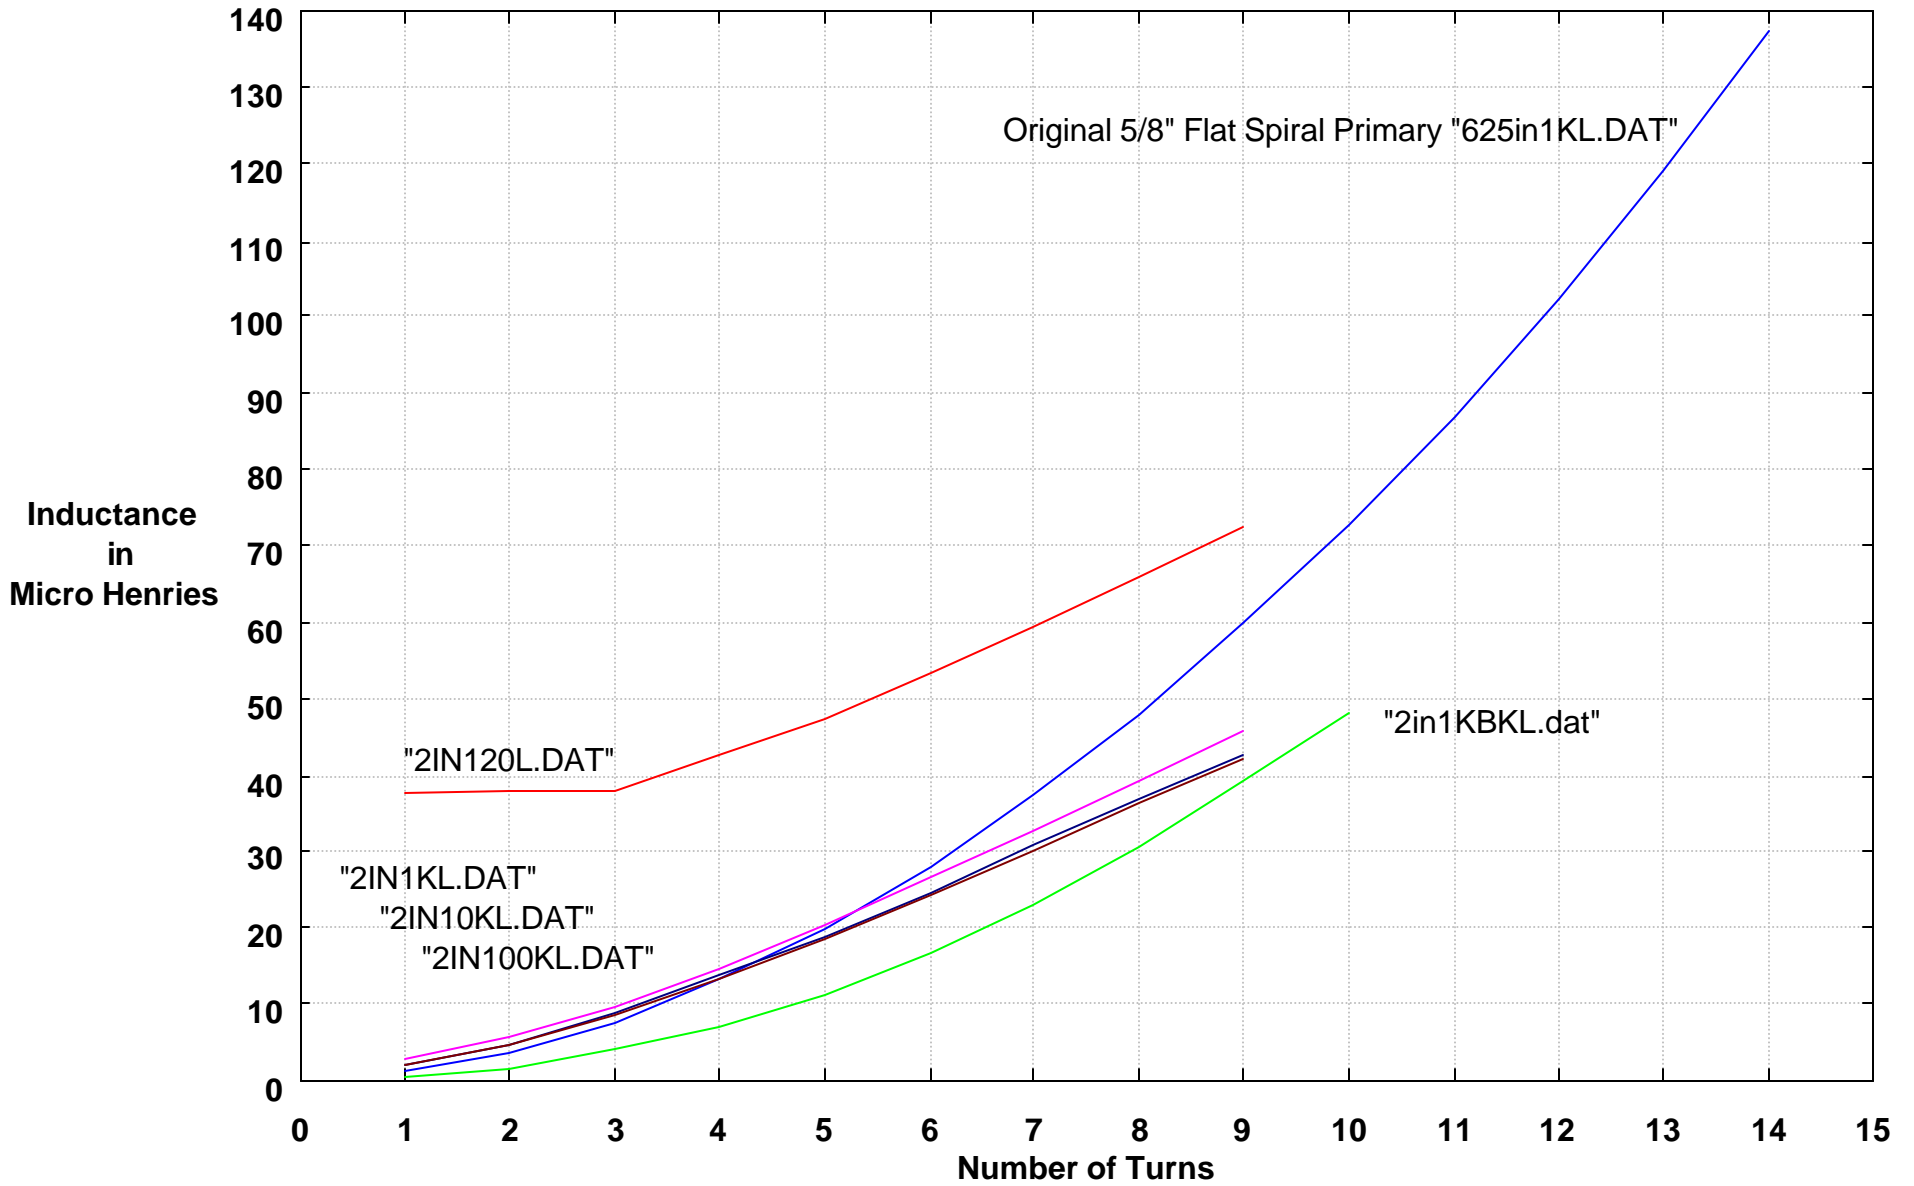

Measured Inductance of 2inch Flat Spiral Primary

Measured Inductance of 2inch Flat Spiral Primary  
Using HP 4263B LCR Meter